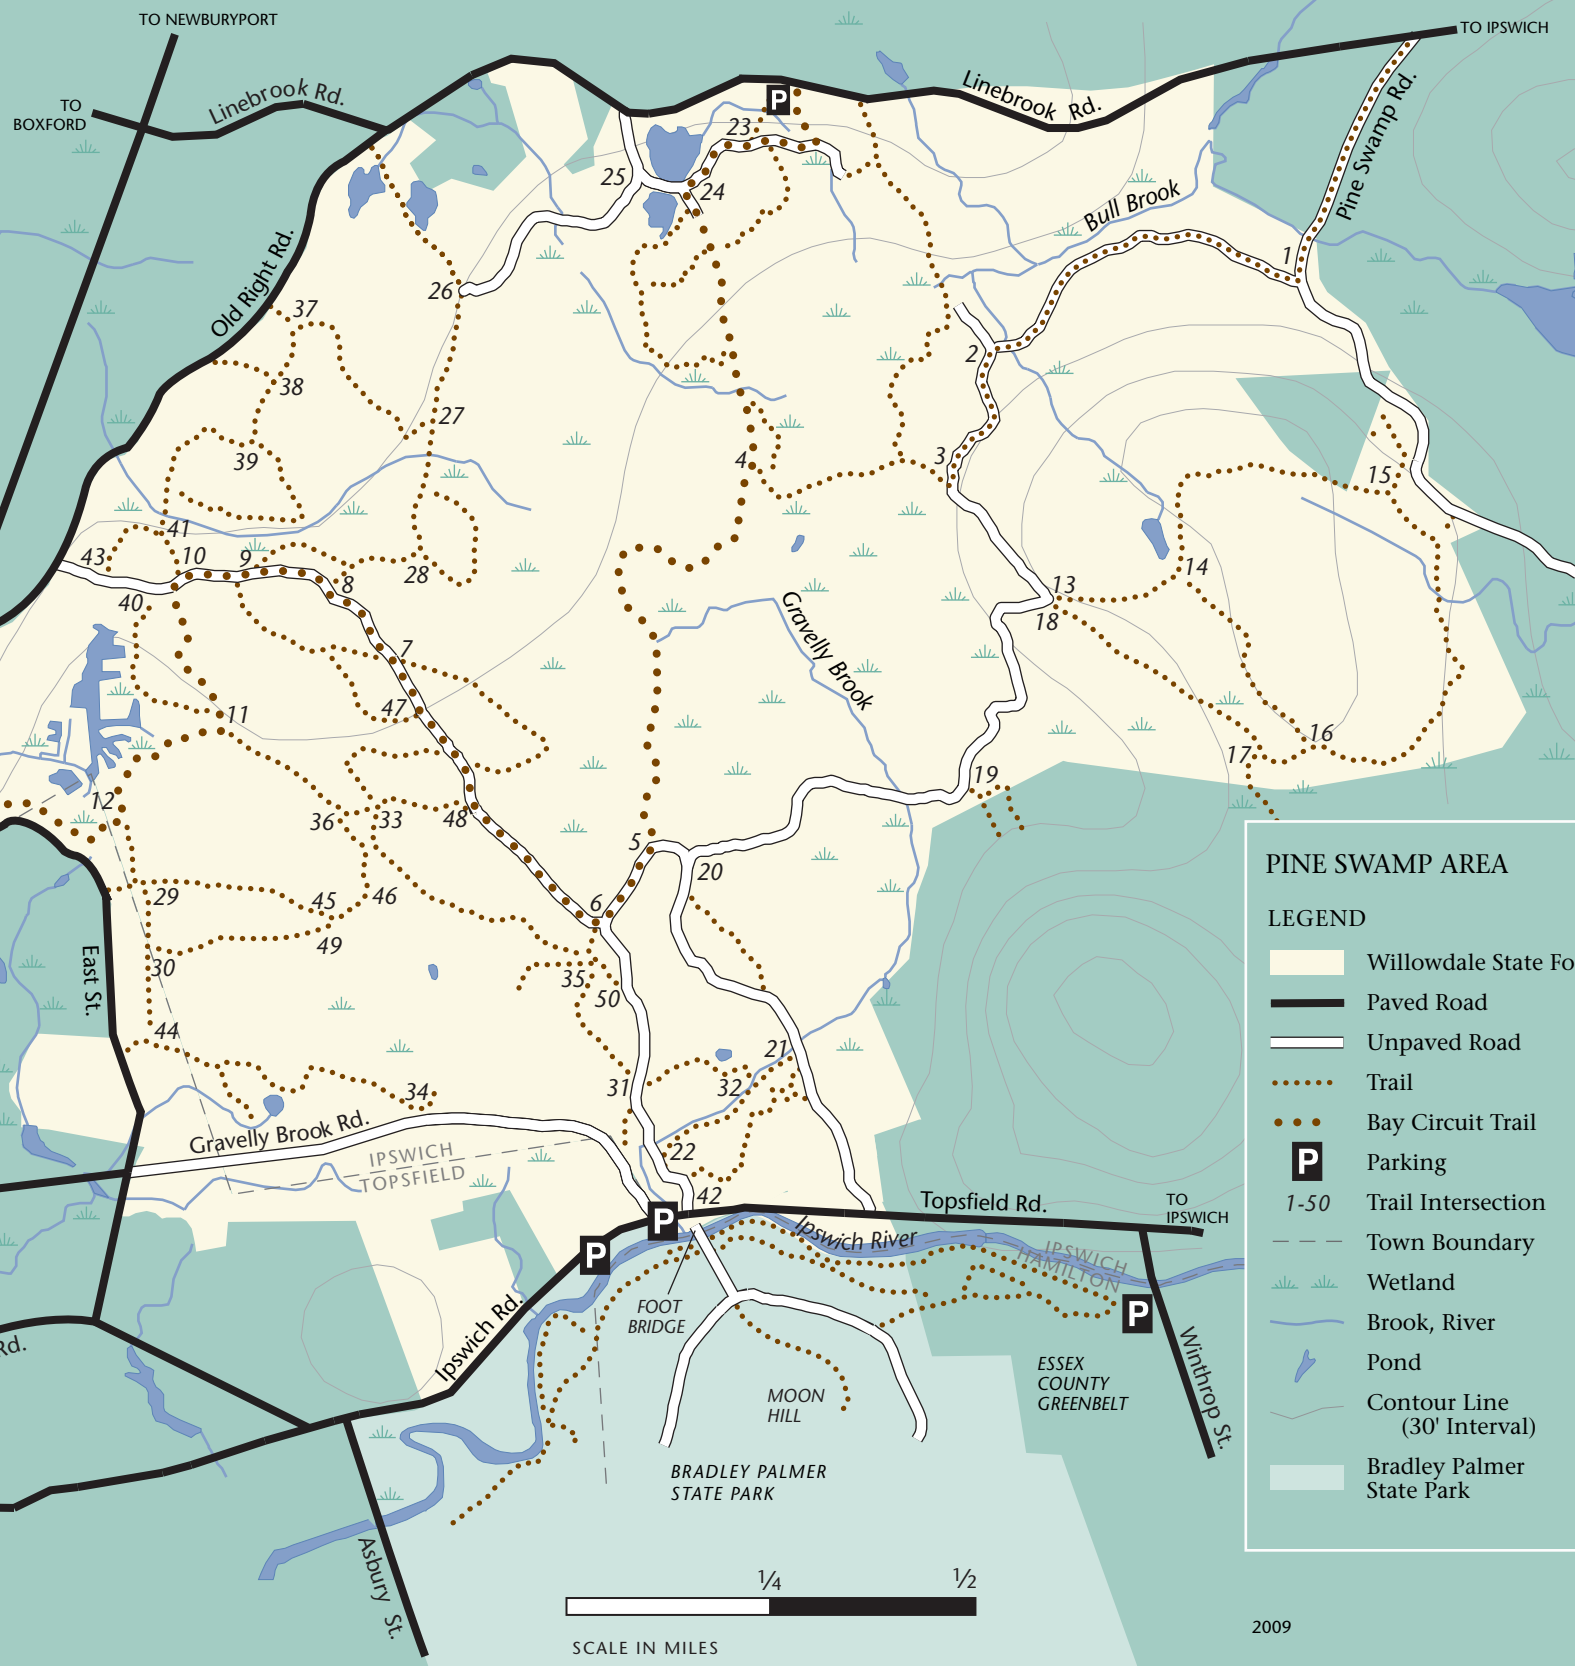

TO HOOD POND AREA  
(SEE OTHER SIDE)

TO RTE. 95,  
BOSTON

**PINE SWAMP AREA**

**LEGEND**

- Willowdale State Forest
- Paved Road
- Unpaved Road
- Trail
- Bay Circuit Trail
- P Parking
- 1-50 Trail Intersection
- Town Boundary
- Wetland
- Brook, River
- Pond
- Contour Line (30' Interval)
- Bradley Palmer State Park