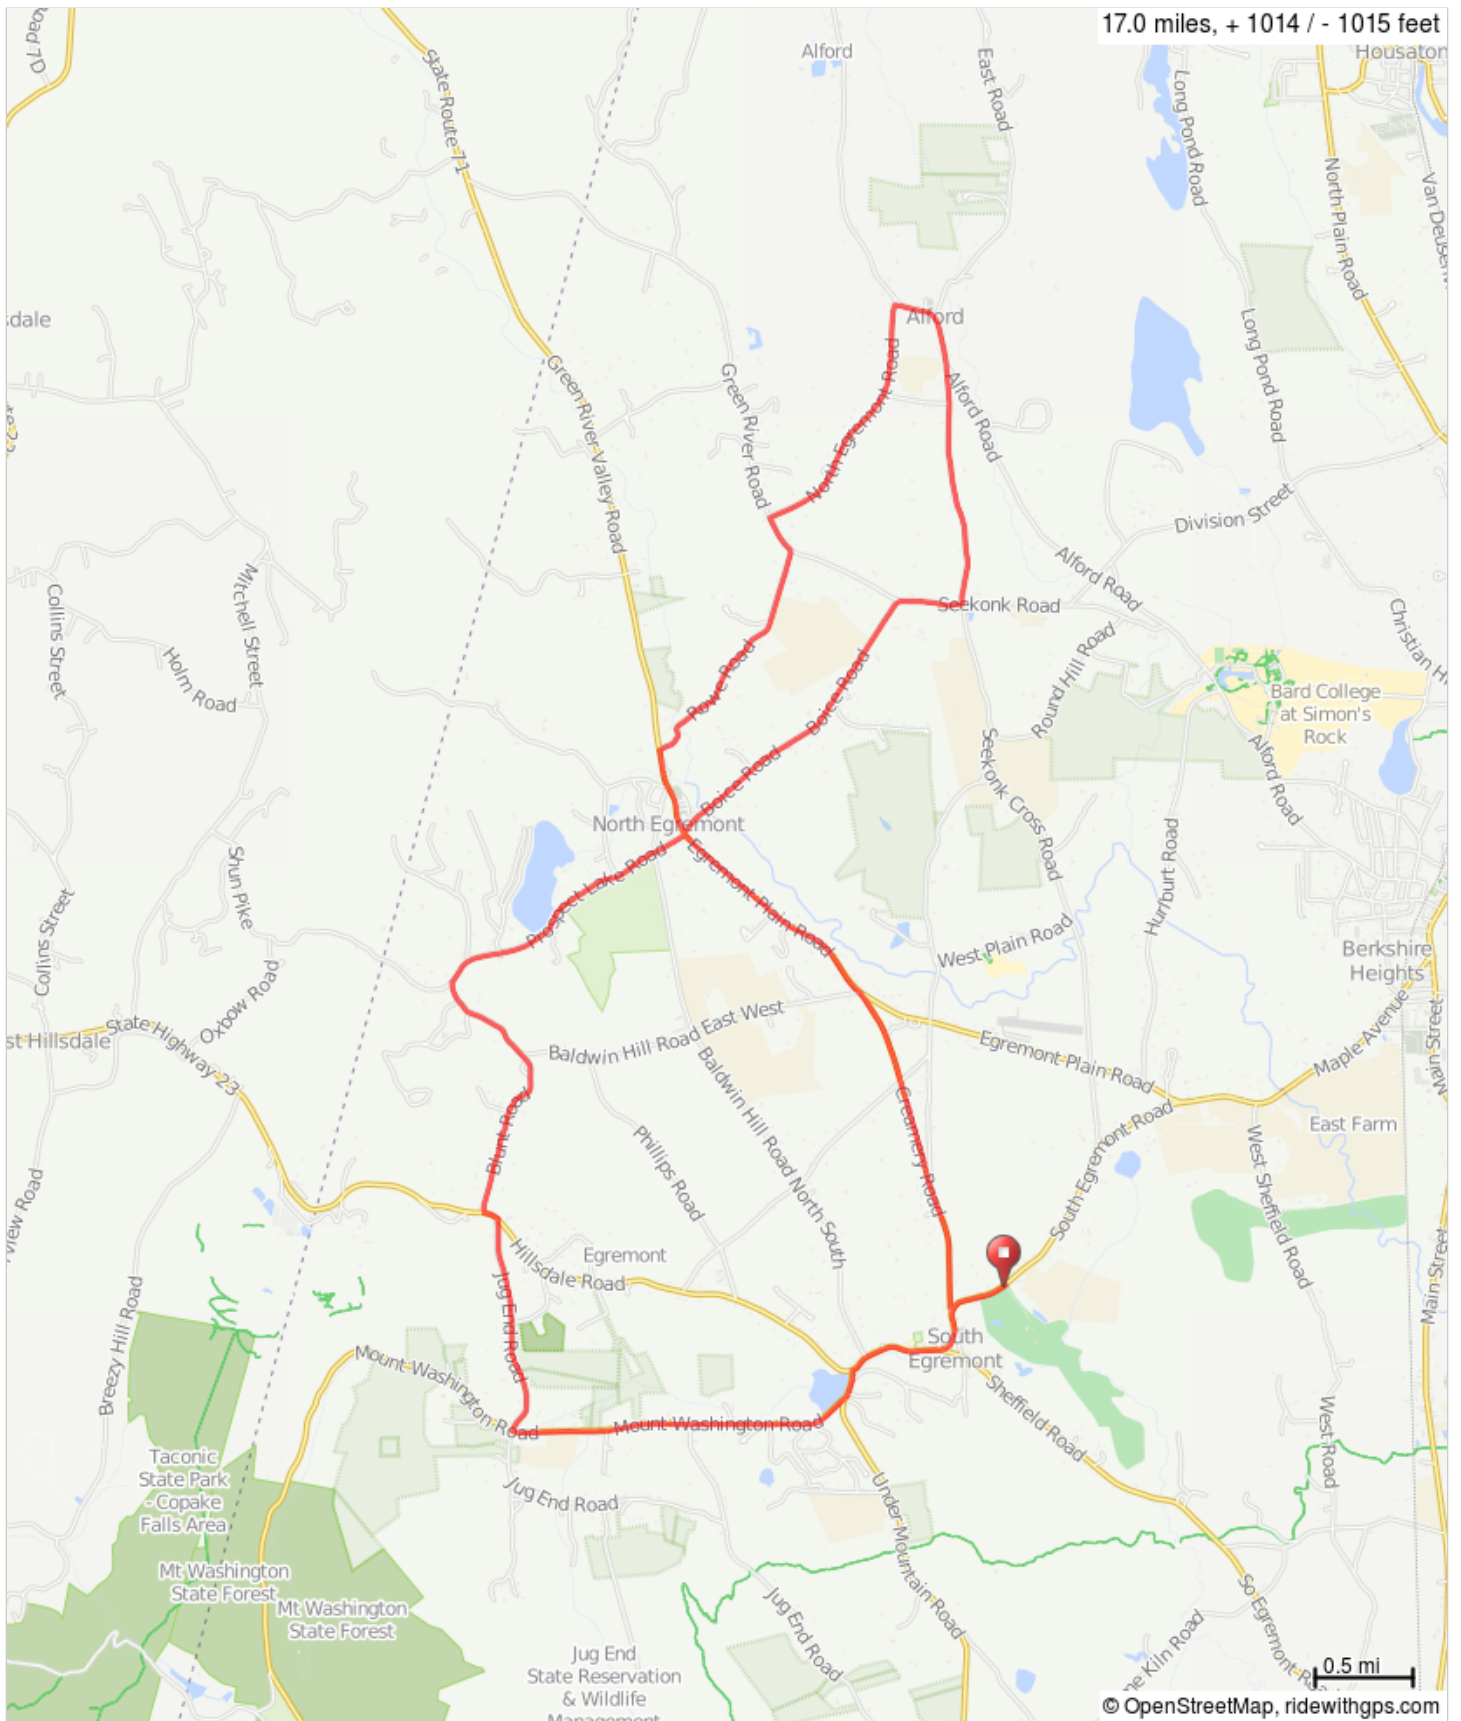

North Egremont Ride

This ride begins at the Windflower Inn on Rt. 23 near the Great Barrington / South Egremont town line, and goes through North Egremont and Alford.

North Egremont Ride

0.0	▀	Start of route
1.0	→	R from the Windflower Inn, ride through South Egremont, then L onto MA-41 S
1.2	→	Slight R onto Mt Washington Rd
2.9	→	R onto Jug End Rd
4.0	←	L onto MA-23 W
4.1	→	R onto Blunt Rd
5.5	↑	Bear R onto Prospect Lake Rd
6.9	←	L at MA-71 then immediately R onto Boice Rd.
8.5	→	R onto Green River Rd/Seekonk Rd

8.5 miles. +639/-380 feet

8.9	←	L onto Seekonk Cross Rd
10.1	←	Bearl L onto Alford Rd.
10.3	←	Slight L onto Alford Center Rd
10.6	←	L onto N Egremont Rd
11.9	←	L onto Green River Rd/Seekonk Rd
12.1	→	Slight R onto Rowe Rd
13.4	←	L onto MA-71 E
15.0	→	Slight R onto Creamery Rd
16.7	←	L toward MA-23 E/MA-41 N
16.7	←	L at the Windflower Inn
17.0	▀	End of route

8.4 miles. +443/-538 feet